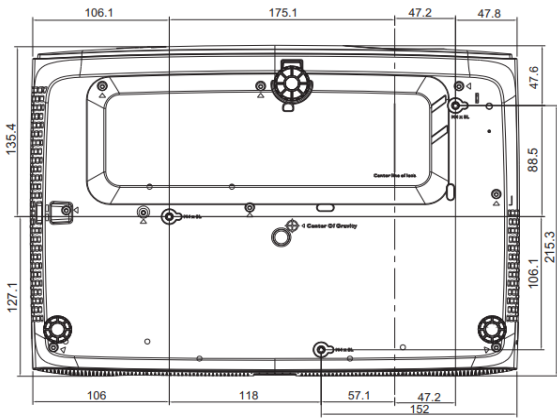

Installation

Ceiling/Wall Mount Screw: M4
(Max. L = 25 mm, Min L = 20 mm)

Dimension

380 mm(W) x 129 mm(H) x 264 mm(D)